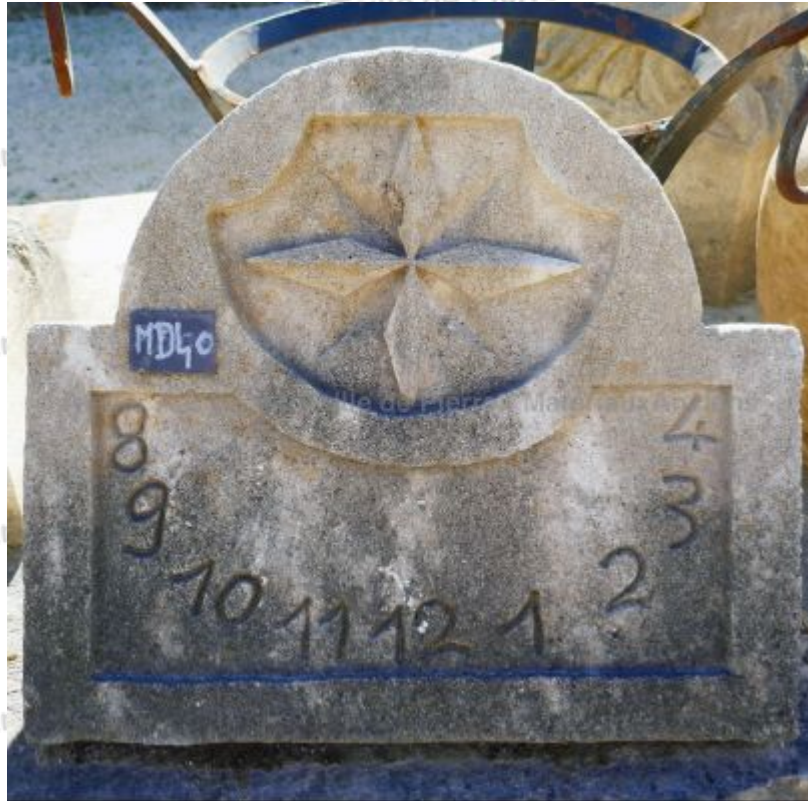

## Sundial carved into a natural limestone

Sundial made in Estailades stone, aged and patined, rectangular, it is hand carved with Roman numerals and a lily.

Height 45 cm  
Width 50 cm  
Weight 20 kg  
Thickness 5 cm