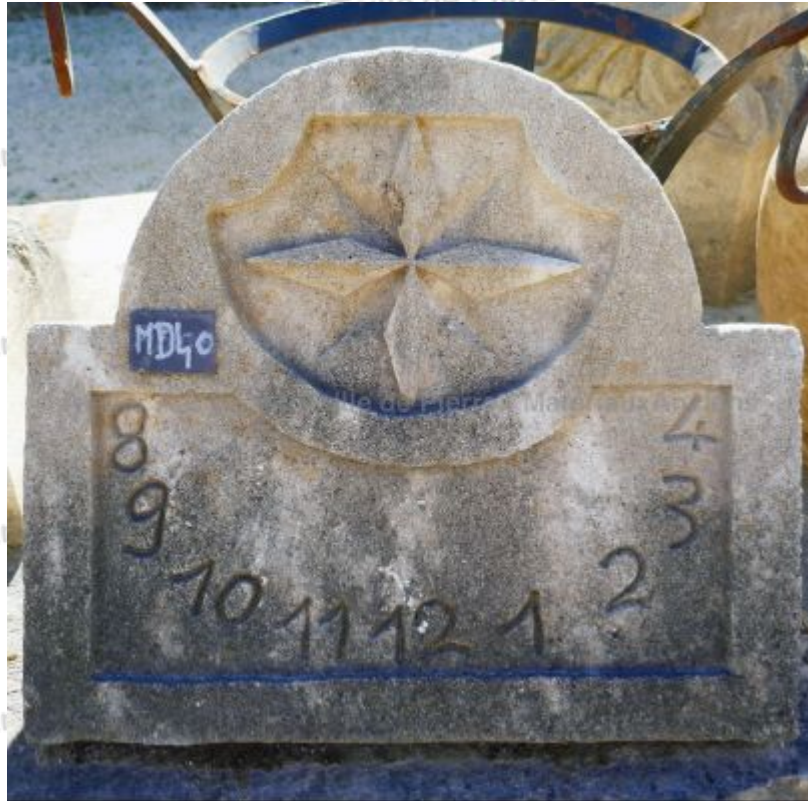

Sundial in carved natural limestone

This sundial in Estailades stone (limestone extracted from our quarries located in Provence) is hand-crafted in Provence. It features hand-carved Roman numerals and a star.

Height 45 cm
Width 50 cm
Weight 20 kg
Thickness 5 cm

Price

450 €

Reference

MD40

SAS Alain Edouard Bidal

2420 Route du Thor - RN 100 - 84800 L'Isle sur la Sorgue (France)

Tél. : +33 (0)4 90 20 72 83 - infos@sculptures-bidal.com