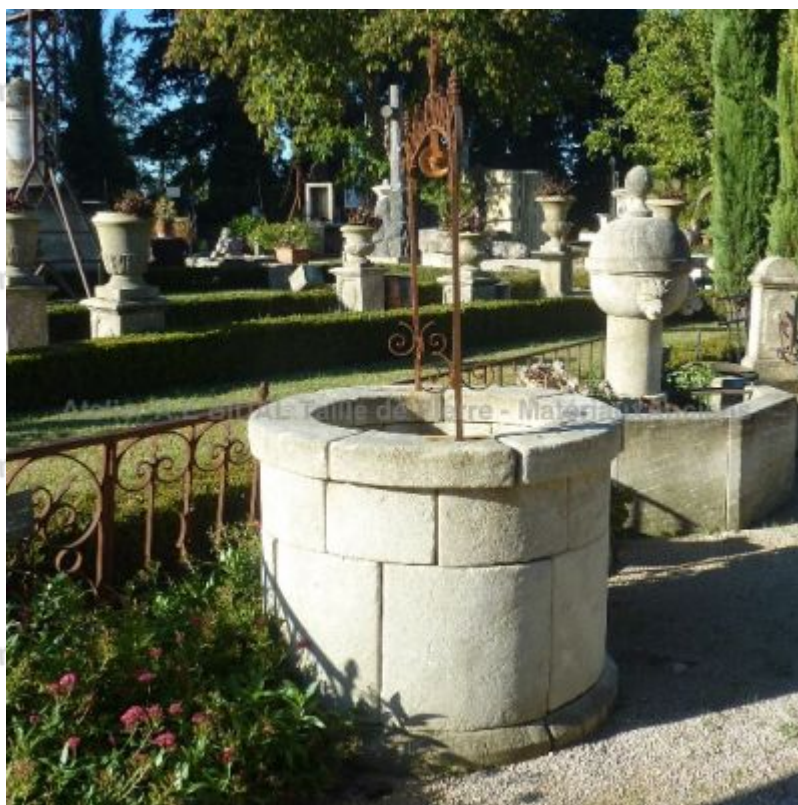

### Limestone circular water well with metallic top structure

Round water well carved into the white limestone of Luberon, with wide copins, wrought iron top and pulley.

Height 202 cm

Price  
**3465 €**  
Reference  
**MD212**