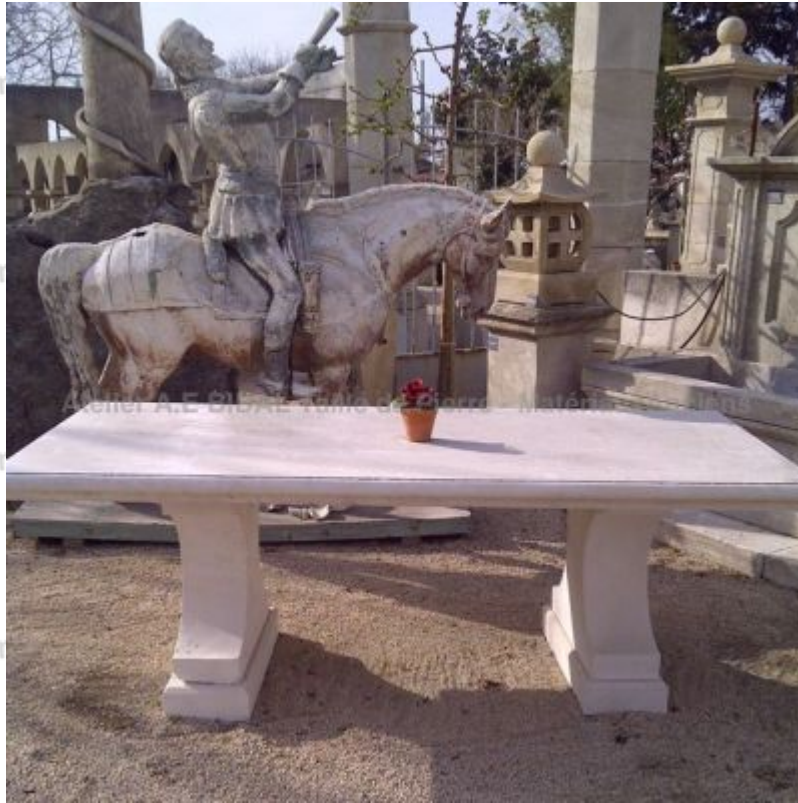

2m x 1m rectangular table in carved limestone

This large garden table in stone is a rectangular table hand-crafted in our stone cutting atelier in Provence and hand-carved in a quality natural French limestone (Estailades stone or Avy stone). It features a large 2 meter x 1 meter table-top sculpted with chamfers that rests on 2 finely molded legs, resting themselves on thick plinths. Durable and sustainable garden furniture in stone.

Height 90 cm
Width 200 cm
Depth 100 cm
Weight 780 kg

Price

2080 €

Reference

MD11

SAS Alain Edouard Bidal

2420 Route du Thor - RN 100 - 84800 L'Isle sur la Sorgue (France)

Tél. : +33 (0)4 90 20 72 83 - infos@sculptures-bidal.com