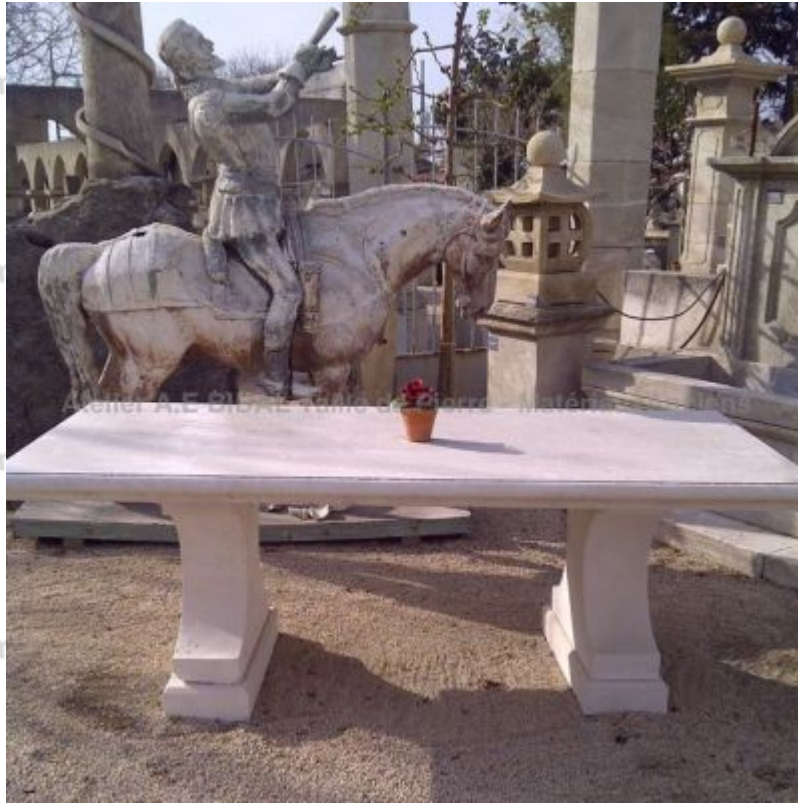

## 2m x 1m rectangular table in carved limestone

This large garden table in stone is a rectangular table hand-crafted in our stone cutting atelier in Provence and hand-carved in a quality natural French limestone (Estailades stone or Avy stone). It features a large 2 meter x 1 meter table-top sculpted with chamfers that rests on 2 finely molded legs, resting themselves on thick plinths. Durable and sustainable garden furniture in stone.

Height 90 cm  
Width 200 cm  
Depth 100 cm  
Weight 780 kg

Price

**2080 €**

Reference

**MD11**

**SAS Alain Edouard Bidal**

2420 Route du Thor - RN 100 - 84800 L'Isle sur la Sorgue (France)

Tél. : +33 (0)4 90 20 72 83 - [infos@sculptures-bidal.com](mailto:infos@sculptures-bidal.com)