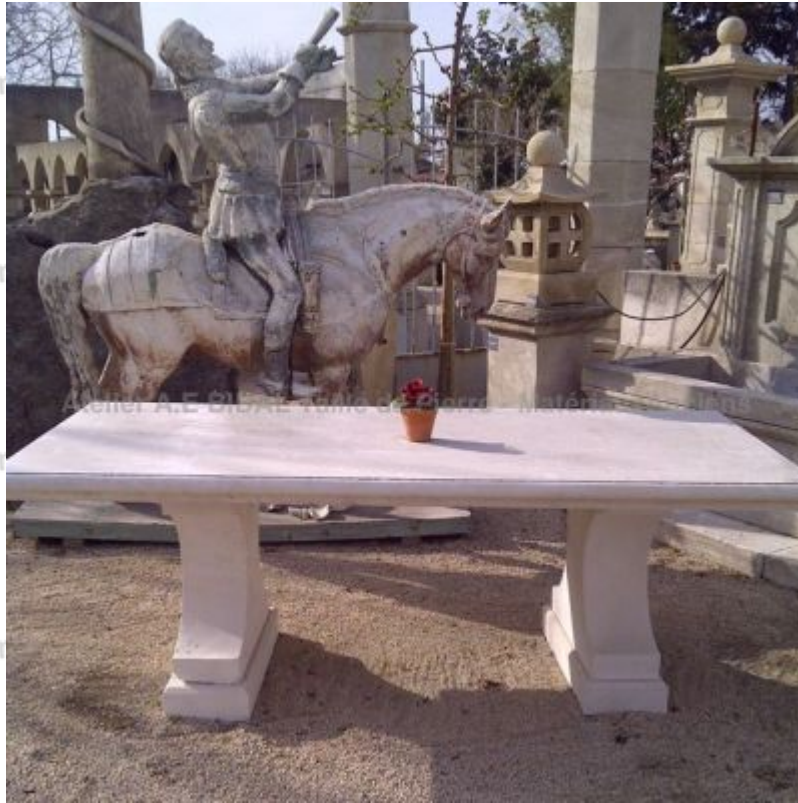

2m x 1m rectangular table in carved limestone

This large garden table in stone is a rectangular table hand-crafted in our stone cutting atelier in Provence and hand-carved in a quality natural French limestone (Estailades stone or Avy stone). It features a large 2 meter x 1 meter table-top sculpted with chamfers that rests on 2 finely molded legs, resting themselves on thick plinths. Durable and sustainable garden furniture in stone.

Height 90 cm
Width 200 cm
Depth 100 cm
Weight 780 kg

Price

2010 €

Reference

MD11

SAS Alain Edouard Bidal

2420 Route du Thor - RN 100 - 84800 L'Isle sur la Sorgue (France)

Tél. : +33 (0)4 90 20 72 83 - infos@sculptures-bidal.com