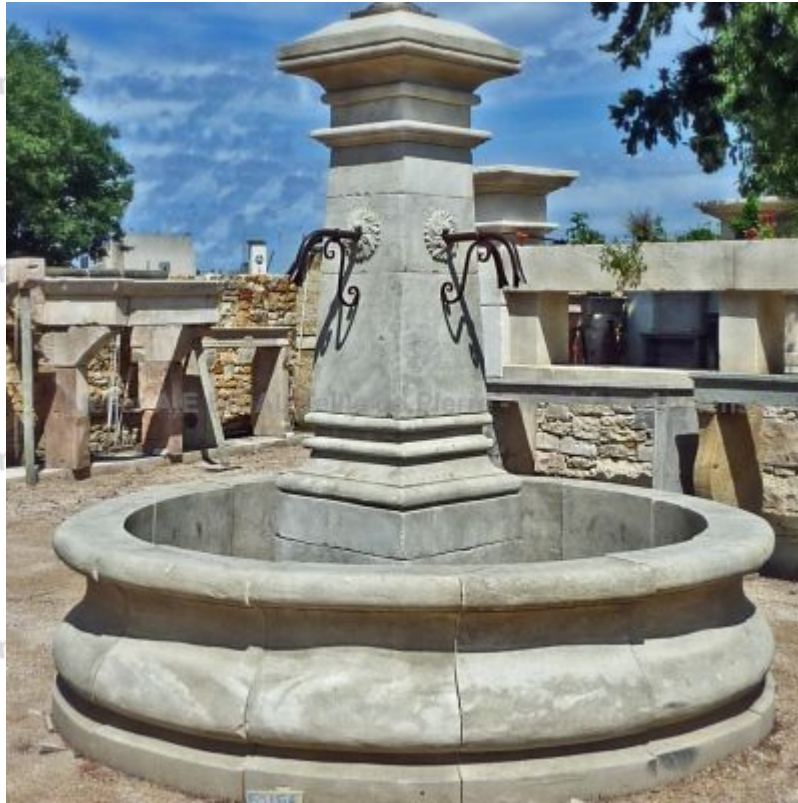

## **Large circular village fountain in carved limestone**

This elegant circular fountain hand-crafted in Provence in a quality natural French limestone is a large garden fountain featuring a round molded basin, a central square pillar fitted with 4 water spouts in wrought iron. A carved limestone fountain ideal for a garden or town-squares.

Height 265 cm

Diameter 300 cm

- Basin's height : 70 cm

Price  
**16110 €**

Reference  
**FO156**

**SAS Alain Edouard Bidal**

2420 Route du Thor - RN 100 - 84800 L'Isle sur la Sorgue (France)

Tél. : +33 (0)4 90 20 72 83 - [infos@sculptures-bidal.com](mailto:infos@sculptures-bidal.com)