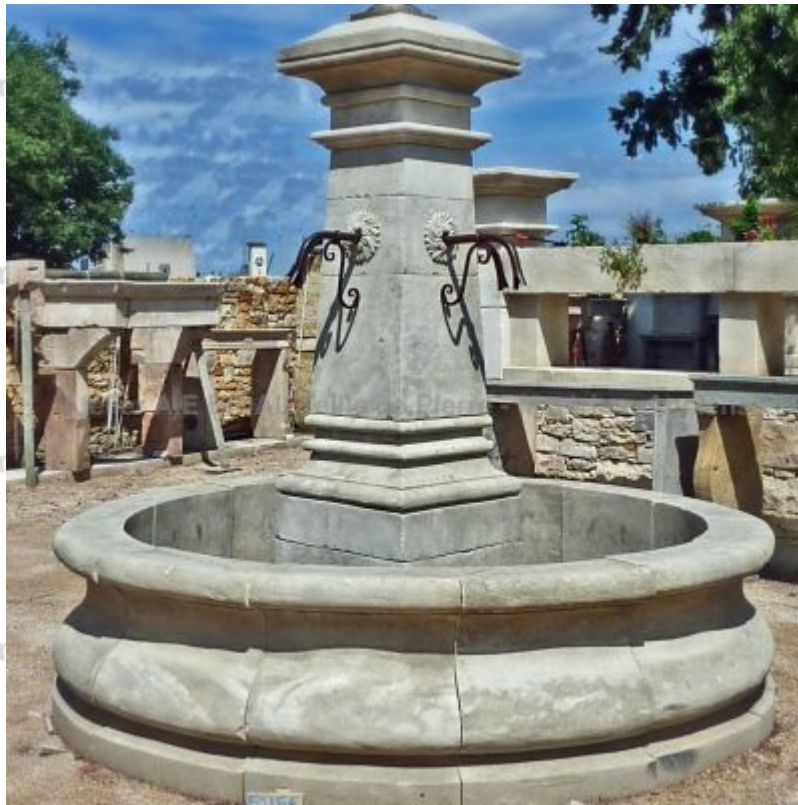

### Large round village fountain in carved limestone - Creation Alain BIDAL

Elegant circular fountain hand-crafted in Provence in a quality natural French limestone. This large garden fountain features a round basin, a central square pillar fitted with 4 water spouts and a beautiful Medicis vase on top. Ideal for a garden or town-squares.

Height 265 cm

Diameter 300 cm

- Basin's height : 70 cm

Price  
**16110 €**

Reference  
**FO156**

**SAS Alain Edouard Bidal**

2420 Route du Thor - RN 100 - 84800 L'Isle sur la Sorgue (France)

Tél. : +33 (0)4 90 20 72 83 - [infos@sculptures-bidal.com](mailto:infos@sculptures-bidal.com)