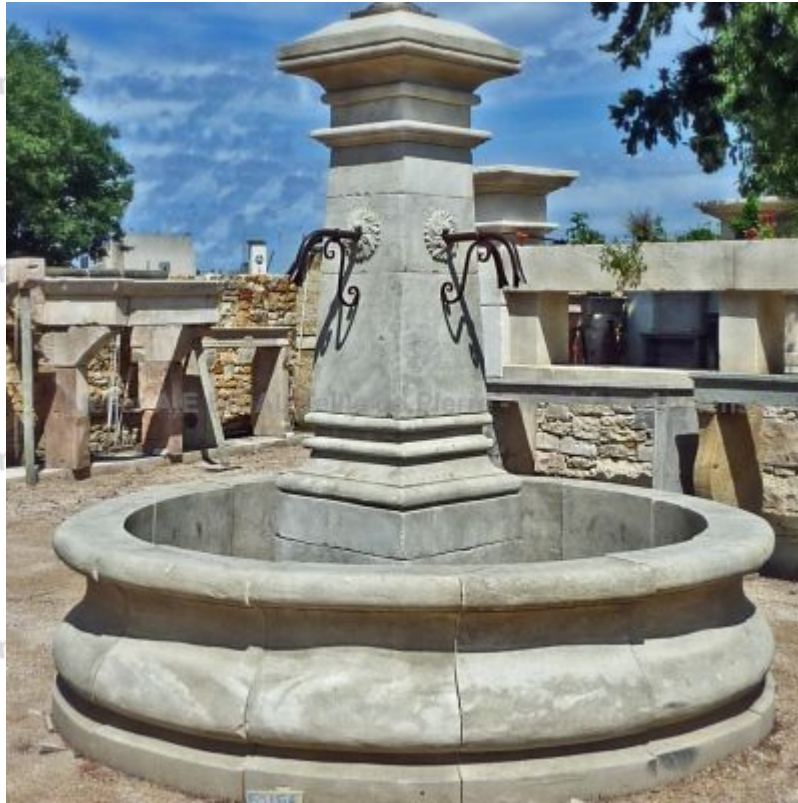

Large circular village fountain in carved limestone

This elegant circular fountain hand-crafted in Provence in a quality natural French limestone is a large garden fountain featuring a round molded basin, a central square pillar fitted with 4 water spouts in wrought iron. A carved limestone fountain ideal for a garden or town-squares.

Height 265 cm

Diameter 300 cm

- Basin's height : 70 cm

Price
16110 €

Reference
FO156

SAS Alain Edouard Bidal

2420 Route du Thor - RN 100 - 84800 L'Isle sur la Sorgue (France)

Tél. : +33 (0)4 90 20 72 83 - infos@sculptures-bidal.com