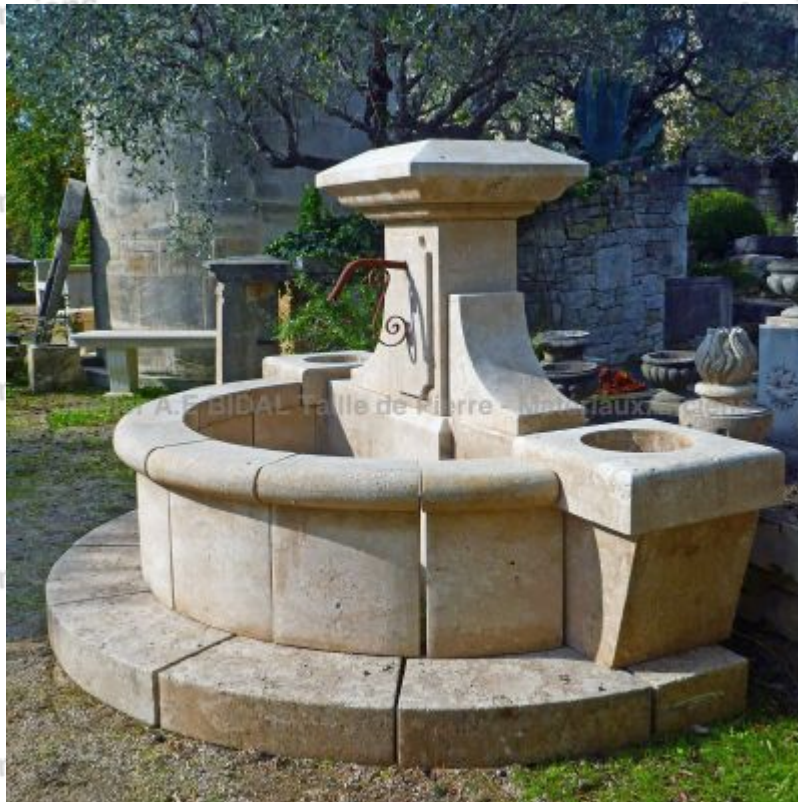

Carved limestone wall fountain with thick base and 2 flower pots : Mas Provençal

This elegant garden fountain is a wall fountain hand-carved in Provence in a natural French limestone. It features a thick semi-circular base on which rest a half-round basin topped by thick and wide flat molded copings. 2 flower pots carved in stone are affixed on each side of the pediment. The imposing overhanging flat capital is wide and molded. Hand-crafted in Avy stone (a frost-resistant limestone). Sold with its wrought iron water spout.

Height 155 cm

Width 255 cm

Depth 160 cm

- Basin's height : 65cm including 15cm of base

Price

7220 €

Reference

FO132-Bis