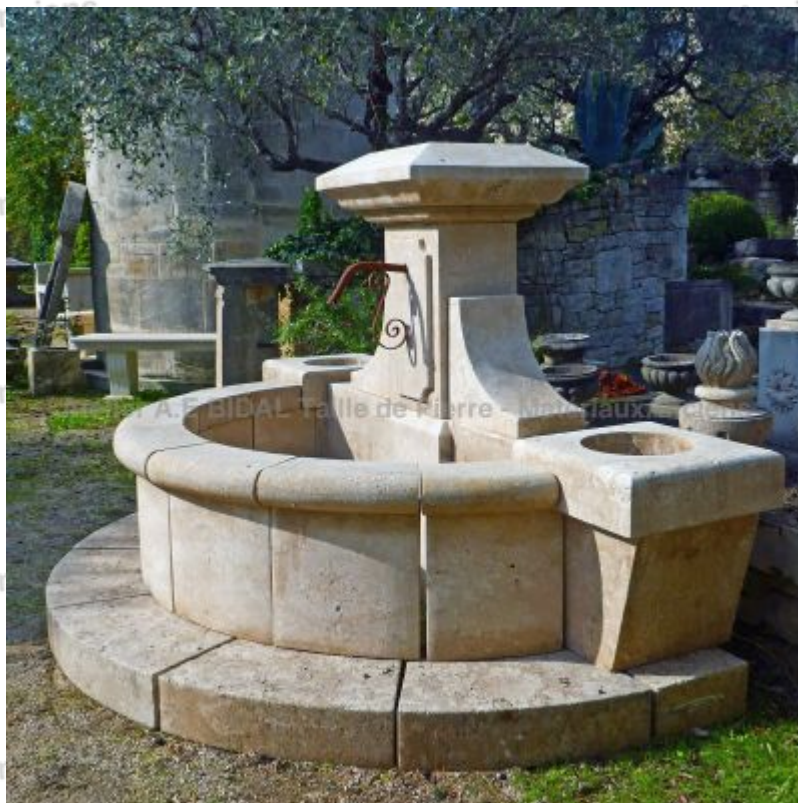

Carved limestone wall fountain with thick base and 2 flower pots : Mas Provençal

This elegant garden fountain is a wall fountain hand-carved in Provence in a natural French limestone. It features a thick semi-circular base on which rest a half-round basin topped by thick and wide flat molded copings. 2 flower pots carved in stone are affixed on each side of the pediment. The imposing overhanging flat capital is wide and molded. Hand-crafted in Avy stone (a frost-resistant limestone). Sold with its wrought iron water spout.

Height 155 cm

Width 255 cm

Depth 160 cm

- Basin's height : 65cm including 15cm of base

Price

7220 €

Reference

FO132-Bis