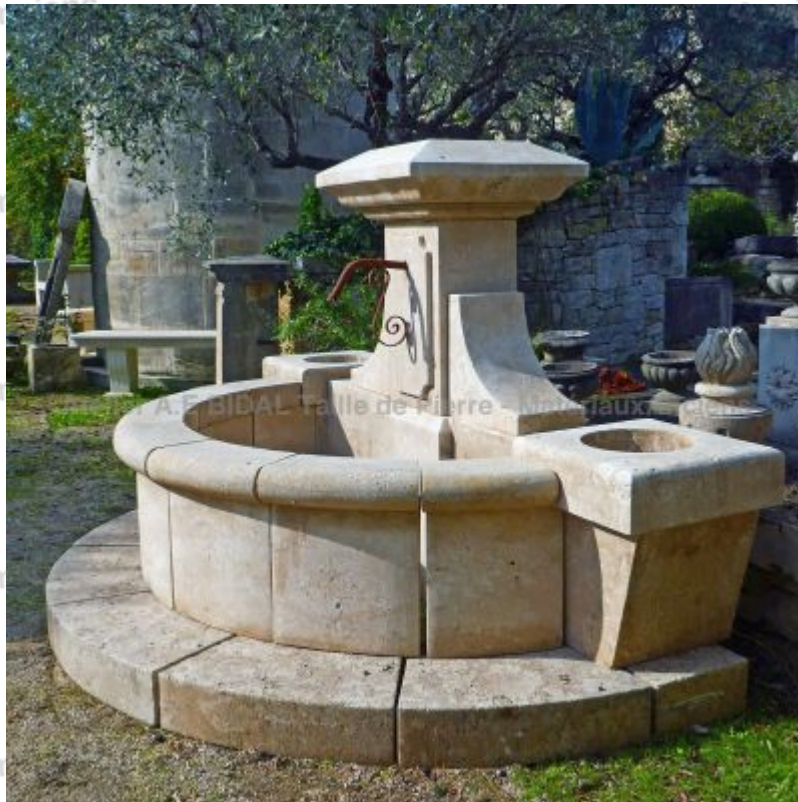

Carved limestone wall fountain with thick base and 2 flower pots : Mas Provençal

This elegant garden fountain is a wall fountain hand-carved in Provence in a natural French limestone. It features a thick semi-circular base on which rest a half-round basin topped by thick and wide flat molded copings. 2 flower pots carved in stone are affixed on each side of the pediment. The imposing overhanging flat capital is wide and molded. Hand-crafted in Avy stone (a frost-resistant limestone). Sold with its wrought iron water spout.

Height 155 cm

Width 255 cm

Depth 160 cm

- Basin's height : 65cm including 15cm of base

Price

7220 €

Reference

F0132-Bis