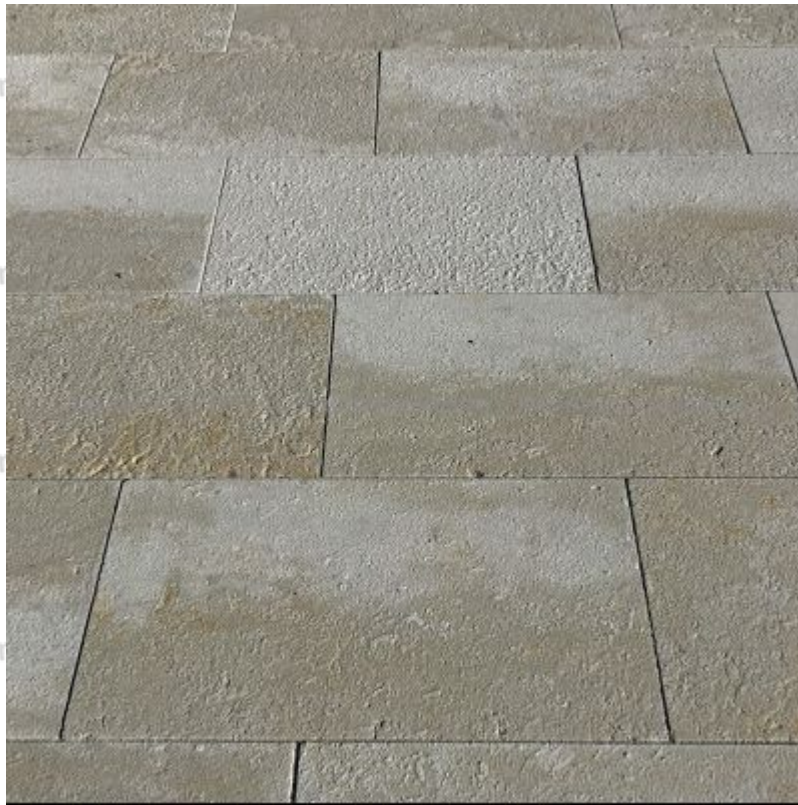

Flooring in stone of Avy (South West of France)

Paving in french natural stone quarried in the region near Bordeaux : the Avy stone.

FORMAT : Longueurs variables x largeur 30 / 40 / 50 / 60 cm x épaisseur 2 cm