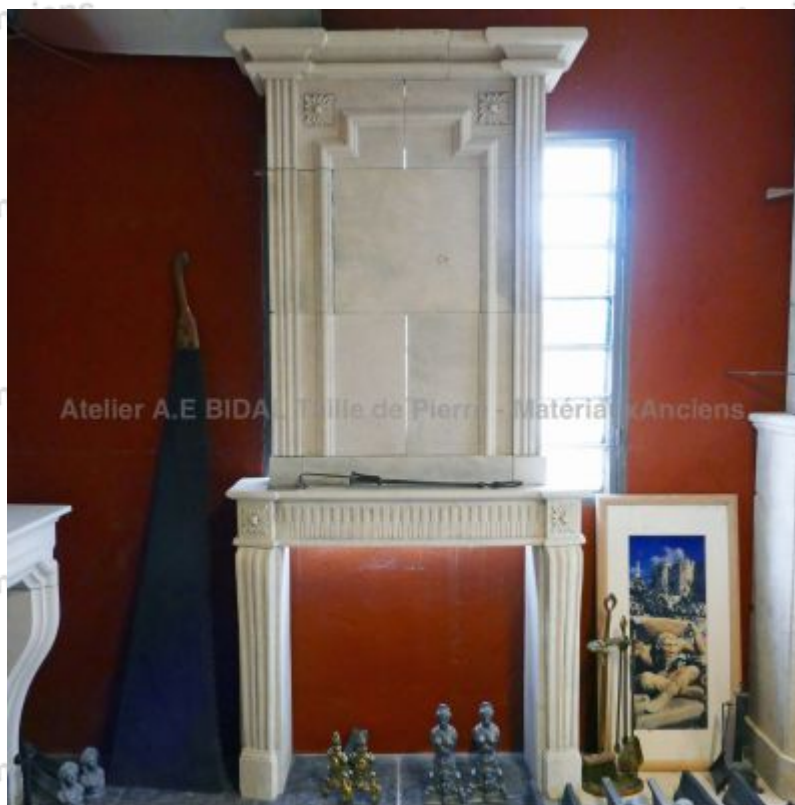

## **Limestone fireplace with trumeau inspired by the geometrical style of Louis 16**

Hand carved fireplace in the natural stone of Lens (a limestone from Provence) of Louis the 16th inspiration : fluted straight jambs, rectangular lintel decorated with carved grooves and rosettes, stepped tablet, trumeau sculpted with geometrical patterns (fluted columns, flowers, moulded in relief and beaded frame), moulded cornice.

Height 270 cm

Width 126 cm

Depth 40 cm

- Hearth opening : L 90 cm x H 90 cm - Base : L 145 cm  
x D 48 cm x H 7 cm

Price

**7250 €**

Reference

**CH31-Bis**