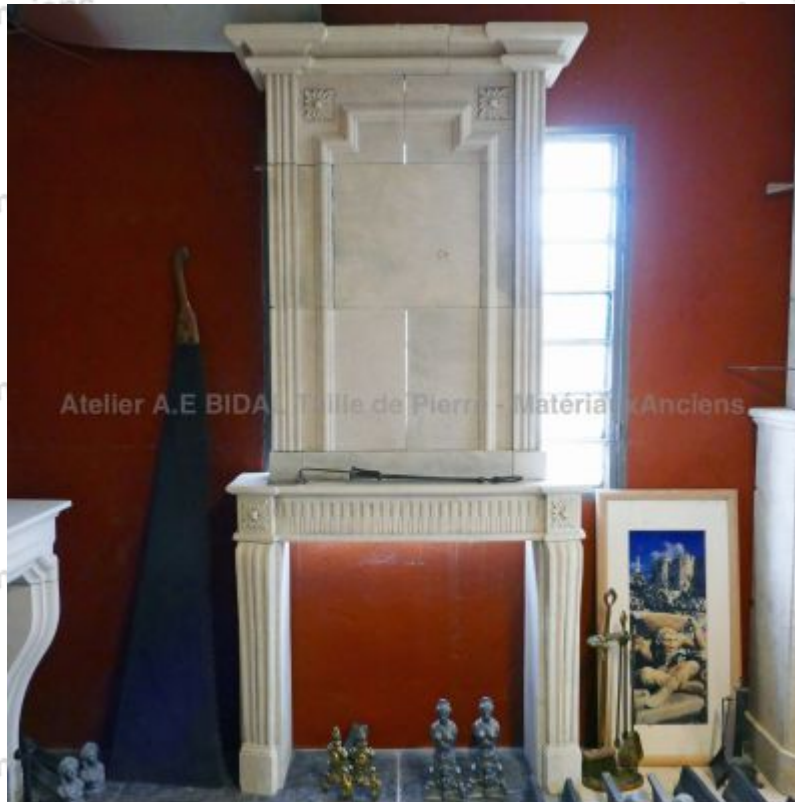

Limestone fireplace with trumeau inspired by the geometrical style of Louis 16

Hand carved fireplace in the natural stone of Lens (a limestone from Provence) of Louis the 16th inspiration : fluted straight jambs, rectangular lintel decorated with carved grooves and rosettes, stepped tablet, trumeau sculpted with geometrical patterns (fluted columns, flowers, moulded in relief and beaded frame), moulded cornice.

Height 270 cm

Width 126 cm

Depth 40 cm

- Hearth opening : L 90 cm x H 90 cm - Base : L 145 cm
x D 48 cm x H 7 cm

Price

7250 €

Reference

CH31-Bis