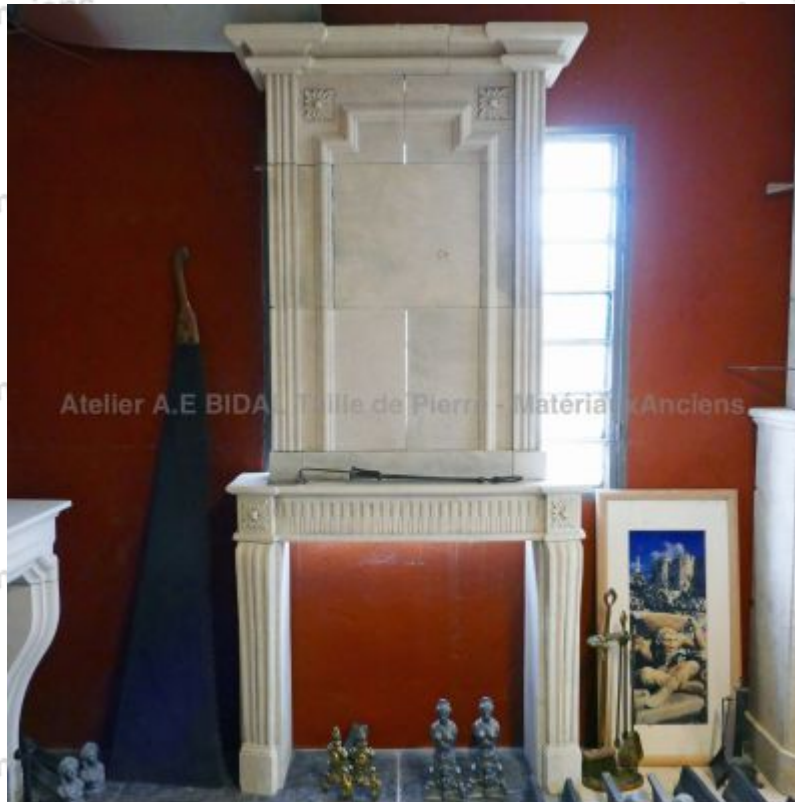

## **Limestone fireplace with trumeau inspired by the geometrical style of Louis 16**

Hand carved fireplace in the natural stone of Lens (a limestone from Provence) of Louis the 16th inspiration : fluted straight jambs, rectangular lintel decorated with carved grooves and rosettes, stepped tablet, trumeau sculpted with geometrical patterns (fluted columns, flowers, moulded in relief and beaded frame), moulded cornice.

Height 270 cm

Width 126 cm

Depth 40 cm

- Hearth opening : L 90 cm x H 90 cm - Base : L 145 cm  
x D 48 cm x H 7 cm

Price

**7030 €**

Reference

**CH31-Bis**