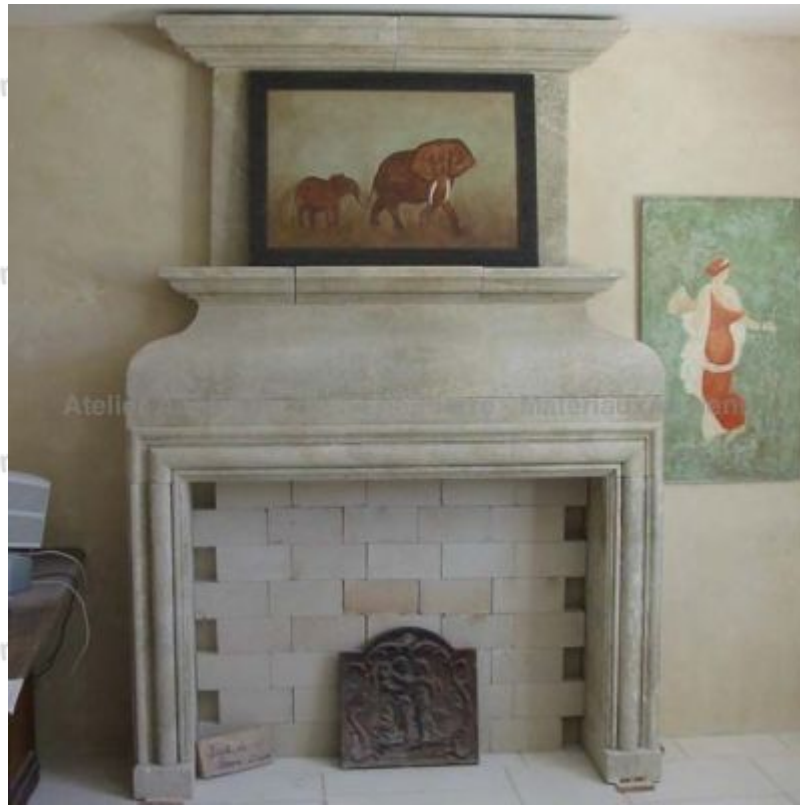

## Classic Louis XIII stone fireplace with trumeau : Baux de Provence

This French fireplace with trumeau is a classic Louis XIII mantelpiece hand-carved in Provence into the stone of Estailades (a natural limestone extracted from our quarries located in Provence). This fireplace features a pair of thin straight jambs supporting a massive concave lintel, a finely molded tablet, a rather sober trumeau topped by a cornice with sculpted moldings. An opulent molding is carved all along the jambs and the lintel.

Height 250 cm

Width 170 cm

Depth 40 cm

- Hearth opening : L 133 cm x H 100 cm

Price

**4510 €**

Reference

**CH07**