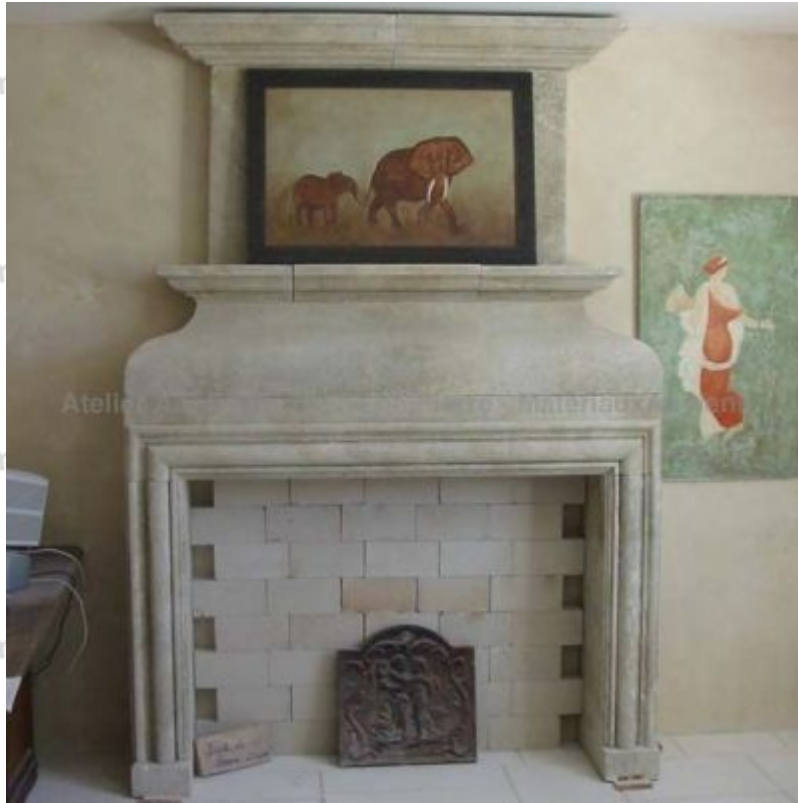

## **Louis XIII style stone fireplace with trumeau : Baux de Provence**

Fireplace with trumeau of Louis the 13th style, carved into the stone of Estailades (natural limestone from Provence) : thin straight jambs supporting a massive concave lintel, finely moulded tablet, sober trumeau topped with a cornice with mouldings.

Height 250 cm

Width 170 cm

Depth 40 cm

- Hearth opening : L 133 cm x H 100 cm

Price  
**4370 €**

Reference  
**CH07**

**SAS Alain Edouard Bidal**

2420 Route du Thor - RN 100 - 84800 L'Isle sur la Sorgue (France)