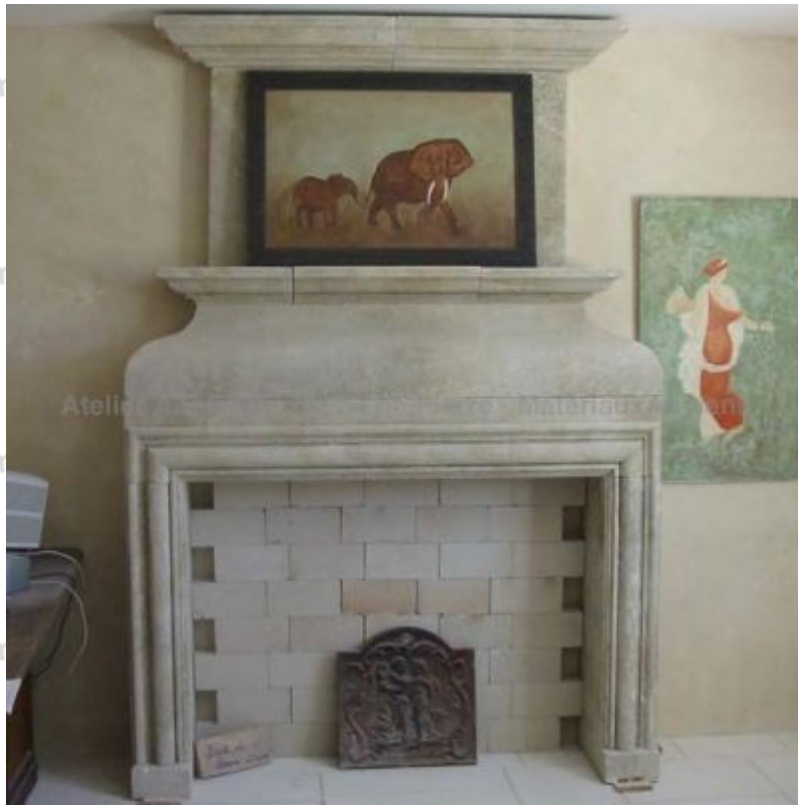

## **Louis XIII style stone fireplace with trumeau : Baux de Provence**

Fireplace with trumeau of Louis the 13th style, carved into the stone of Estailades (natural limestone from Provence) : thin straight jambs supporting a massive concave lintel, finely moulded tablet, sober trumeau topped with a cornice with mouldings.

Height 250 cm

Width 170 cm

Depth 40 cm

- Hearth opening : L 133 cm x H 100 cm

Price  
**4510 €**

Reference  
**CH07**

**SAS Alain Edouard Bidal**

2420 Route du Thor - RN 100 - 84800 L'Isle sur la Sorgue (France)