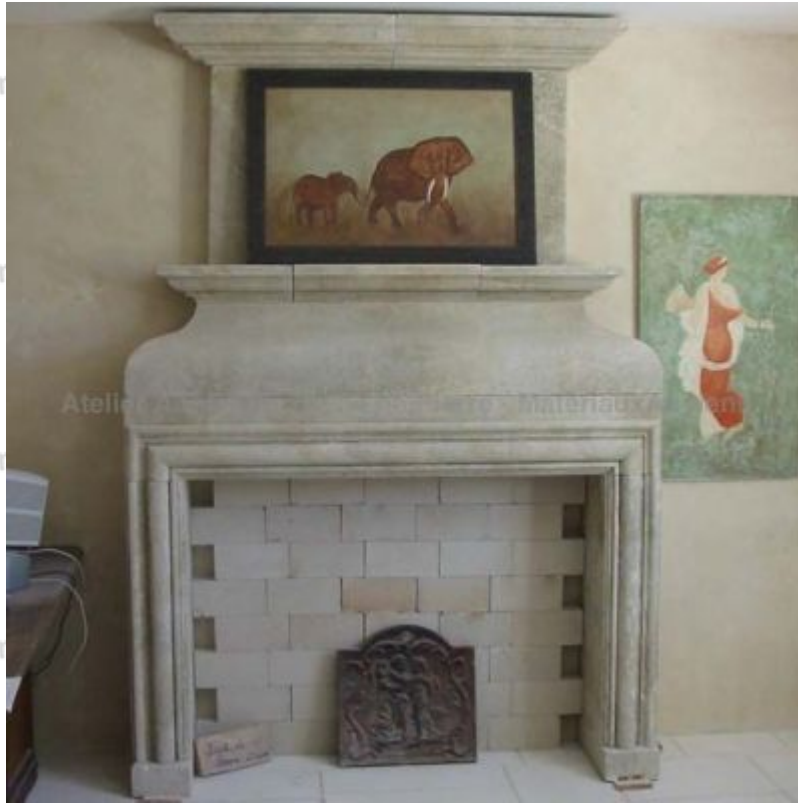

**Louis XIII style stone fireplace with
trumeau : Baux de Provence**

Fireplace with trumeau of Louis the 13th style, carved into the stone of Estailades (natural limestone from Provence) : thin straight jambs supporting a massive concave lintel, finely moulded tablet, sober trumeau topped with a cornice with mouldings.

Height 250 cm
Width 170 cm
Depth 40 cm
- Hearth opening : L 133 cm x H 100 cm

Price
4510 €

Reference
CH07

SAS Alain Edouard Bidal

2420 Route du Thor - RN 100 - 84800 L'Isle sur la Sorgue (France)
Tél. : +33 (0)4 90 20 72 83 - infos@sculptures-bidal.com
www.materiaux-anciens-bidal.com - www.sculptures-bidal.com