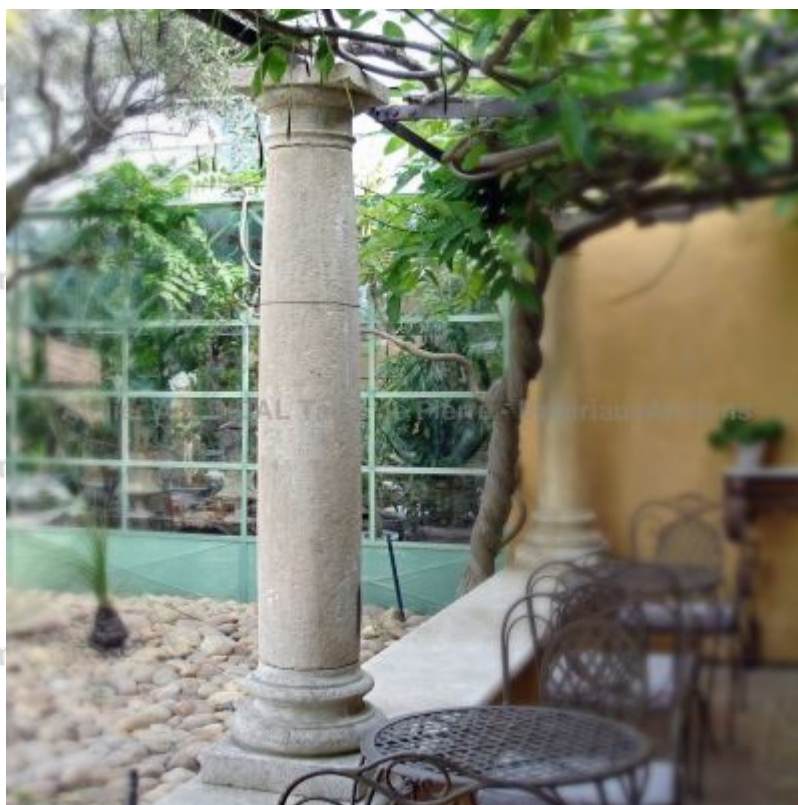

Tuscan column hand-carved in French limestone

Elegant Roman column hand crafted in Provence in quality French limestone. This Tuscan column presents a square base and moldings on the lower and upper parts. A 100% made in France realization that can be customized to suit your criteria !

Height 170 cm
Diameter 35 cm

Price
1950 €

Reference
BA16

SAS Alain Edouard Bidal

2420 Route du Thor - RN 100 - 84800 L'Isle sur la Sorgue (France)
Tél. : +33 (0)4 90 20 72 83 - infos@sculptures-bidal.com
www.materiaux-anciens-bidal.com - www.sculptures-bidal.com